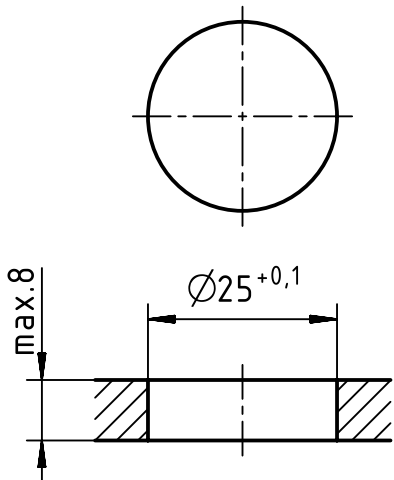

panel cut out  
(1:1)

(approx. 67)

Plastic snap ring  
- Male (blue)

Plastic snap ring  
- Female (gray)

	All rights reserved Department EL PD HARTING Electric GmbH & Co. KG D-32339 Espelkamp	All Dimensions in mm Original Size DIN A4		Scale 2:1	Free size tol.	Ref. Sub.
		Created by DYCKC	Inspected by GRUBES	Standardisation TIEMANNA	Date 2019-07-19	State Final Release
Title M23 Cable to cable housing 3-7 mm					Doc-Key / ECM-Nr. 100705906/UGD/000/C 500000154908	
Type TB				Number 09 15 100 0309		Rev. C
						Page 1/1