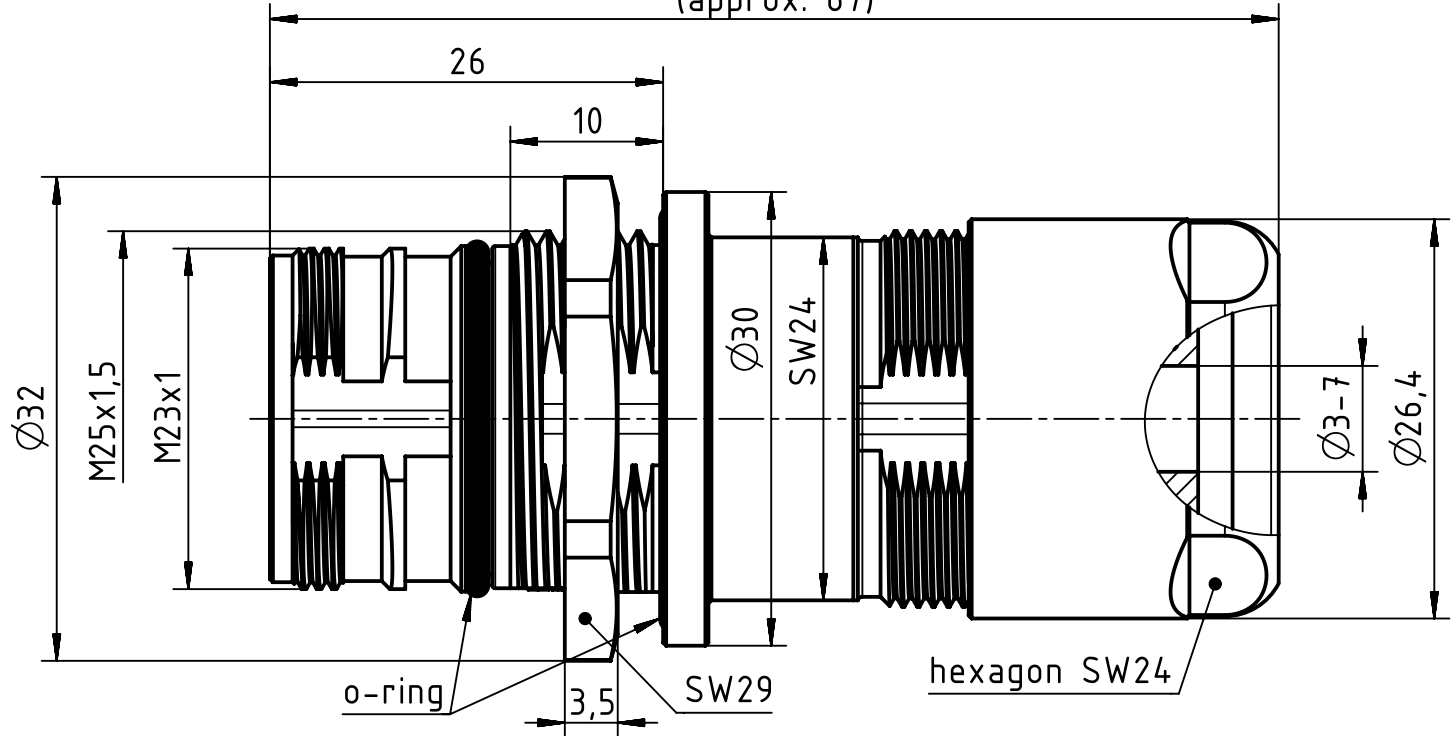

panel cut out  
(1:1)

(approx. 67)

Plastic snap ring  
- Male (blue)

Plastic snap ring  
- Female (gray)

	All rights reserved Department EL PD HARTING Electric GmbH & Co. KG D-32339 Espelkamp	All Dimensions in mm Original Size DIN A4		Scale 2:1	Free size tol.	Ref. Sub.
		Created by DYCKC	Inspected by GRUBES	Standardisation TIEMANNA	Date 2019-07-19	State Final Release
Title M23 Cable to cable housing 3-7 mm					Doc-Key / ECM-Nr. 100705906/UGD/000/C 500000154908	
Type TB				Number 09 15 100 0309		Rev. C
						Page 1/1